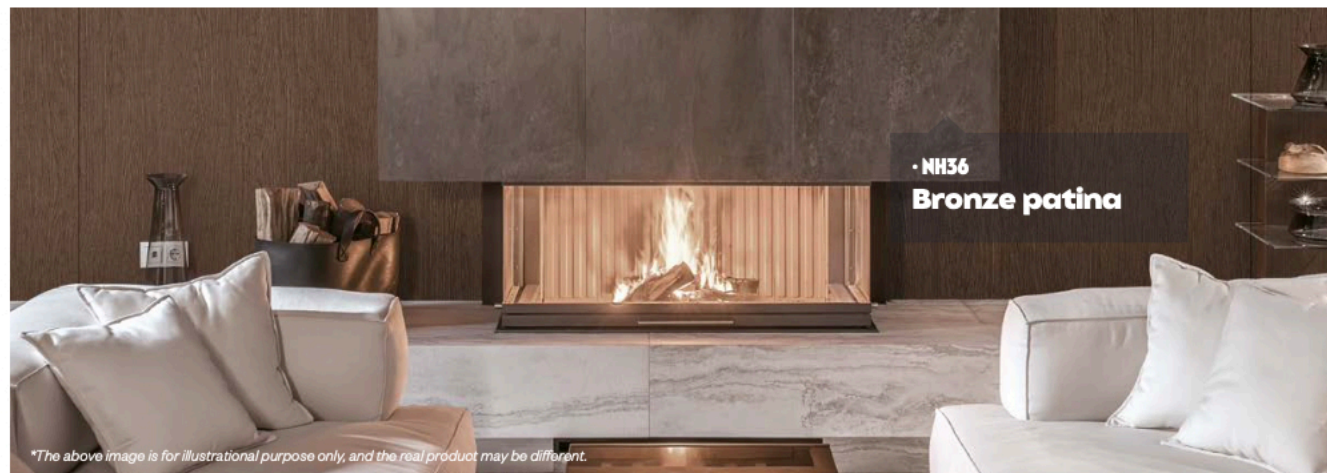

Rust Moodboard

 **NH37**  

Anthracite patina

 **NH36**  

Bronze patina

NH36
Bronze patina

*The above image is for illustrational purpose only, and the real product may be different.

AL09
Gold antique