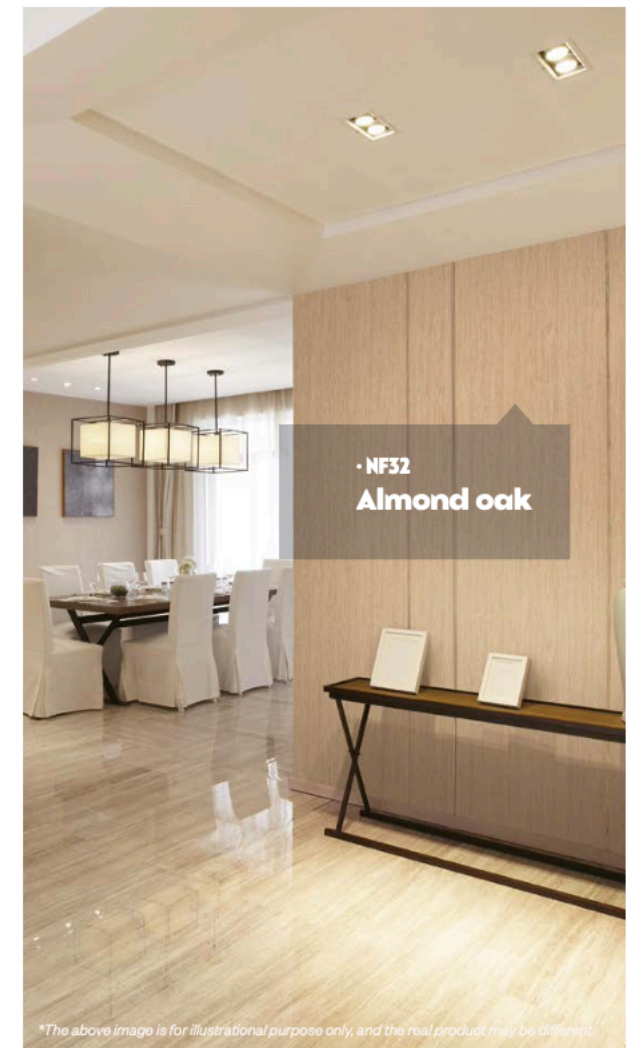

AG14 Cream golden oak

B6 Cashew beech

CT82  Bumpy oak

NF32  Almond oak

NF57 Beige faded oak

NF66 Hard oak

NF78 Oaky

NF32
Almond oak

*The above image is for illustrational purpose only, and the real product may be different.

Medium

Medium Moodboard

Medium

*The above image is for illustrational purpose only, and the real product may be different.