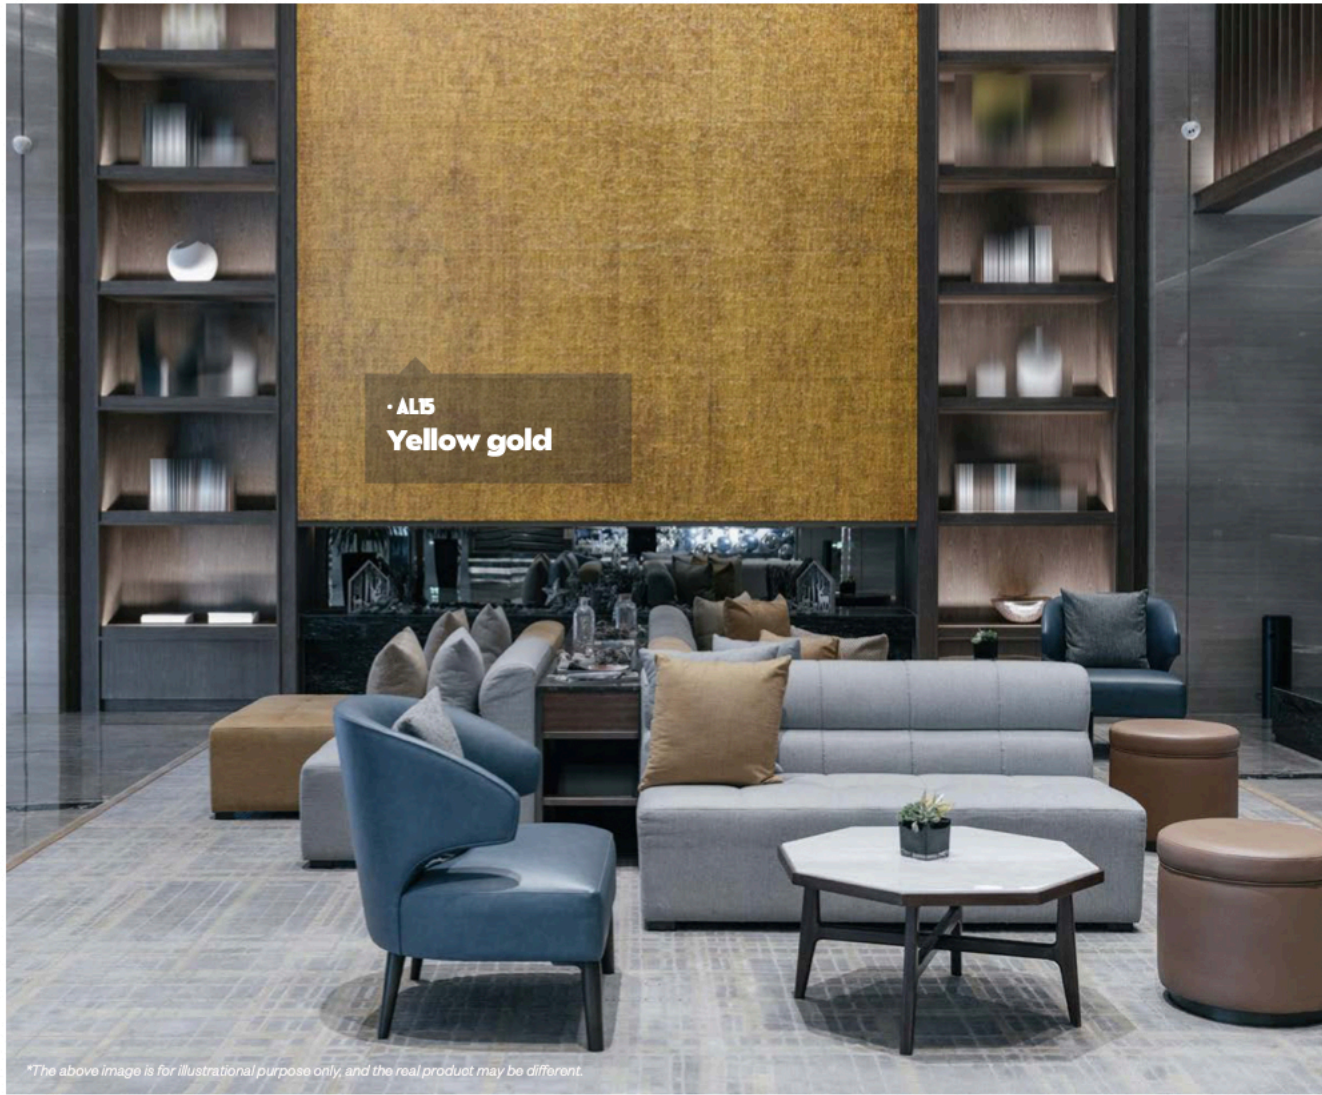

NG20 Edgy cream

MK18 Beige waves

NE13 Shimmery gold

Metallic Moodboard

Metallic  | Prestige Line

*The above image is for illustrational purpose only, and the real product may be different.

 **AL13**  **Gold metal weaving**