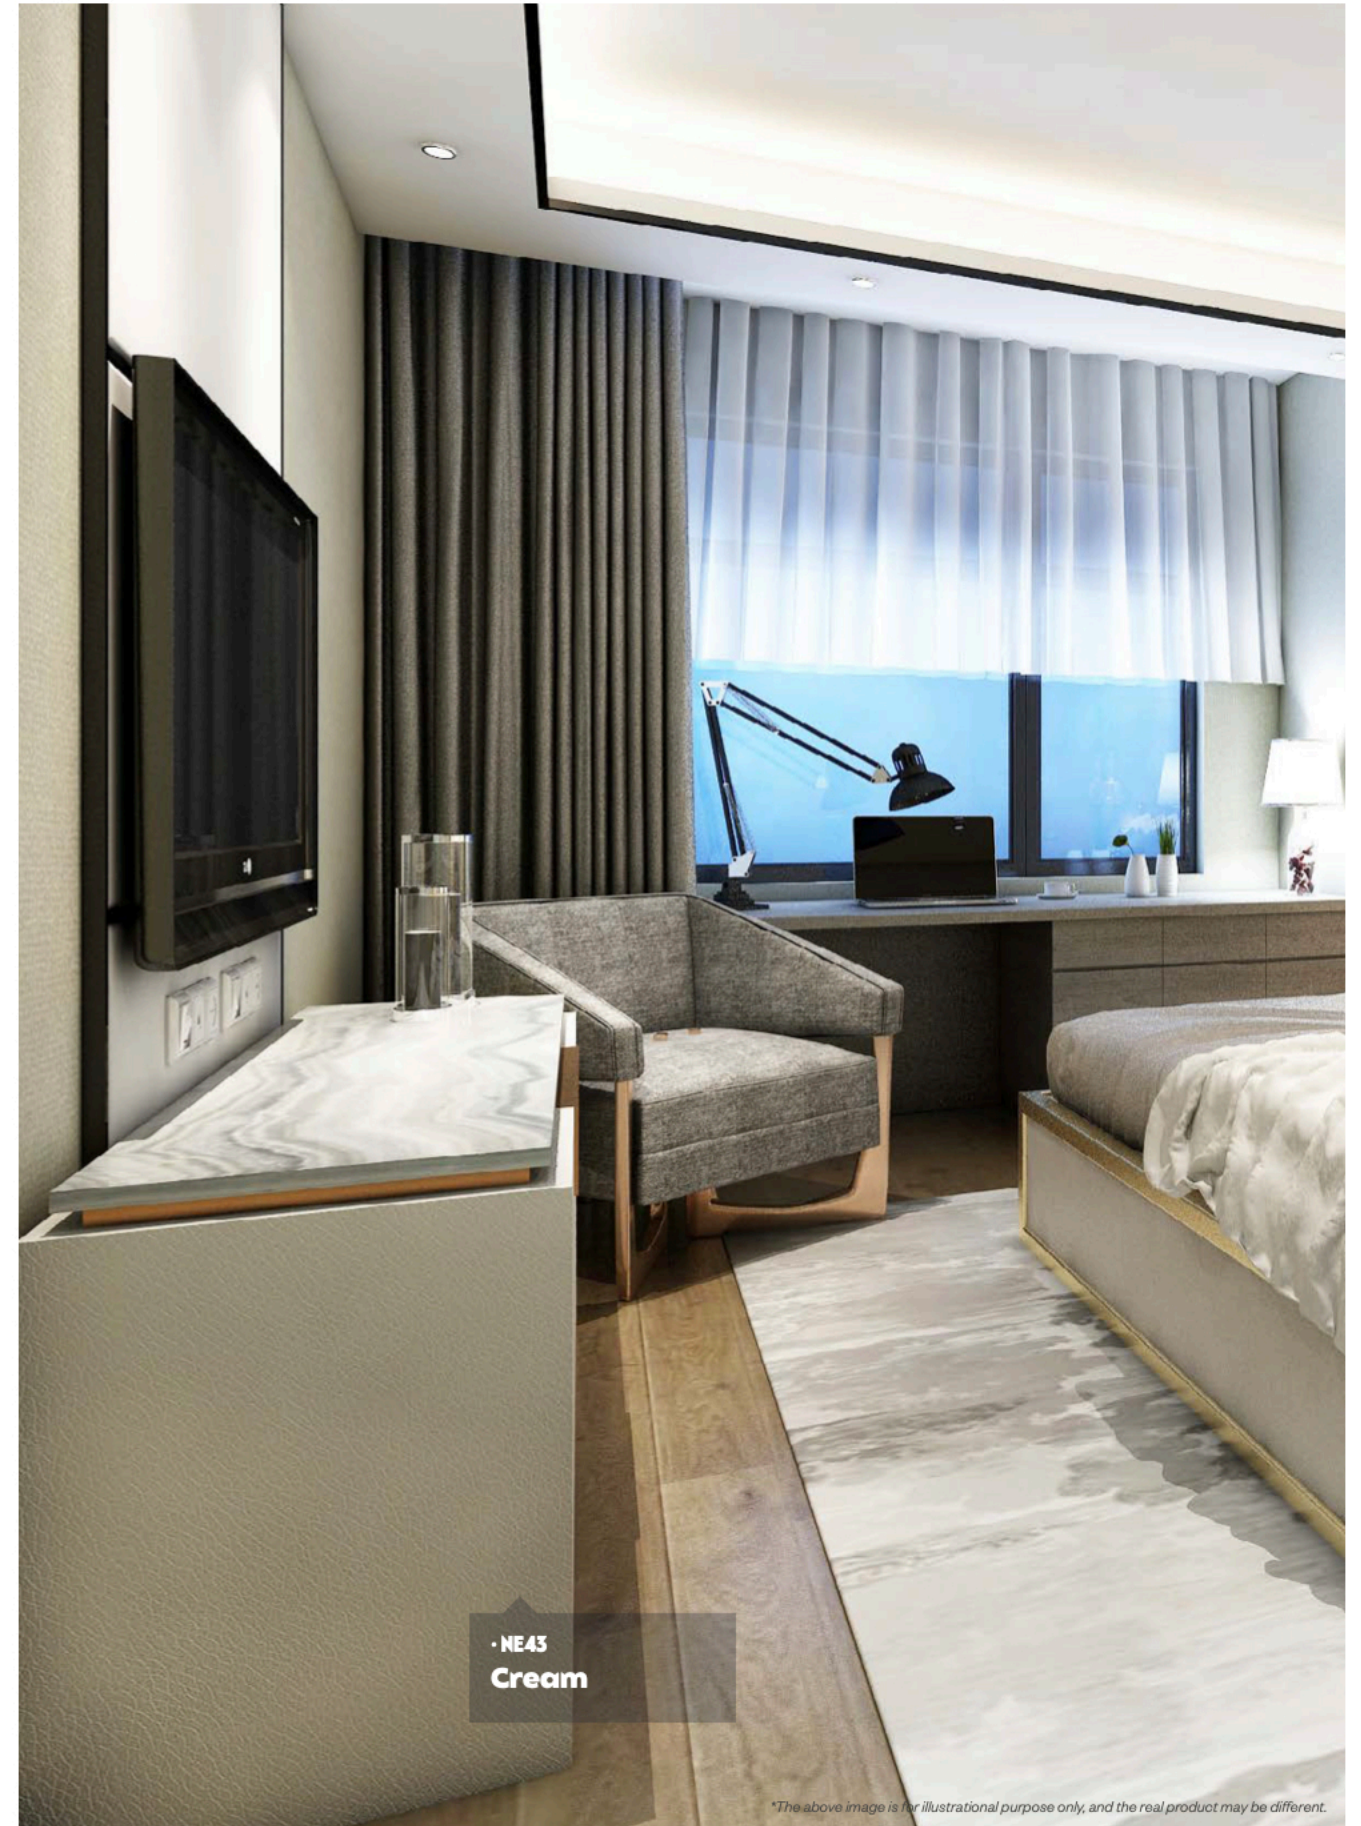

Leather

*The above image is for illustrational purpose only, and the real product may be different.