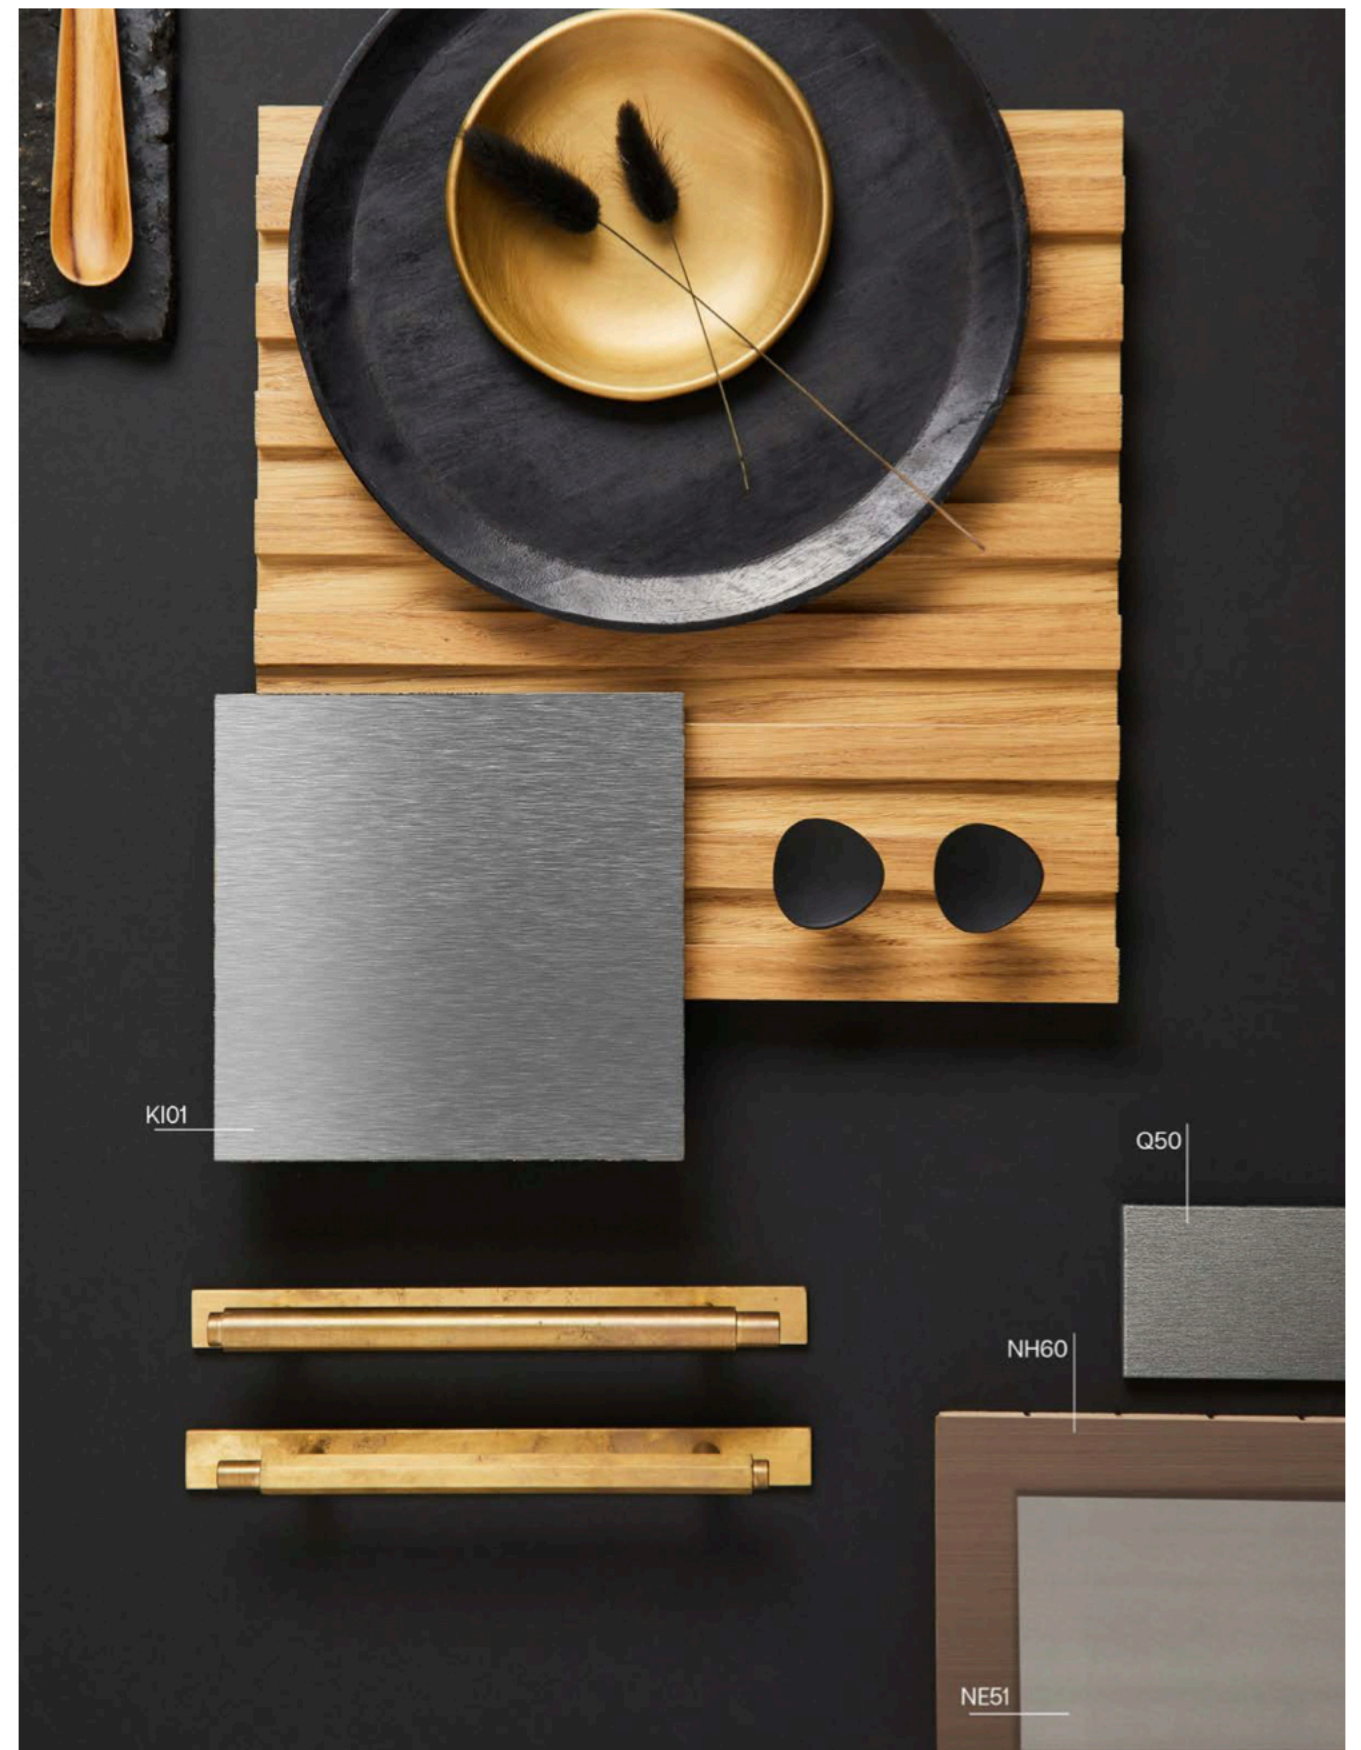

Urban

NE24  Raw gray

U19 Cement gray

NE25 Raw taupe

NE26 Raw dark

W7 Red brick

05 Steel

Brushed
Moodboard

Brushed

NE47  Soft gold

ND02 Stripes gold

NE48 Dark copper

NH63 Striped silver

Q3 Hard gold

Q2 Hard silver

NE51 Champagne silver